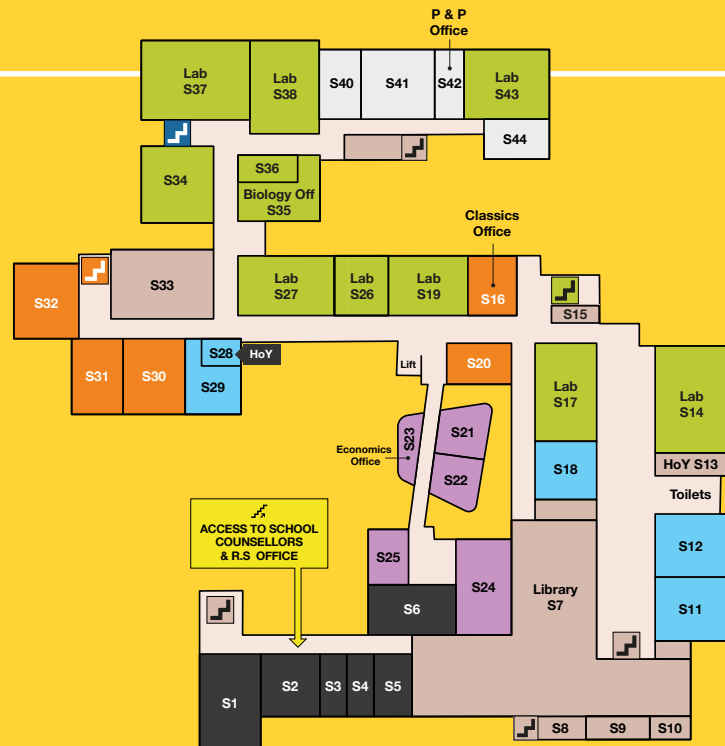

Fire Assembly Point for Sixth Form

Fire Assembly Point for Third & Fourth Year

Fire Assembly Point for First & Second Year

Fire Assembly Point for Fifth Year

GROUND FLOOR

- Design & Engineering
- Computing & Coding
- Geography
- History
- Maths
- Music
- Physics
- Staircase
- Accessible toilet

LECTURE THEATRE ENTRANCE

CLOISTERS ENTRANCE

MAIN ENTRANCE

ATRIUM ENTRANCE

FIRST FLOOR

- Art
- English
- History
- Chemistry
- Modern Languages

SECOND FLOOR

- Biology
- Economics
- Classics
- Maths
- Politics & Psychology
- RS & Philosophy