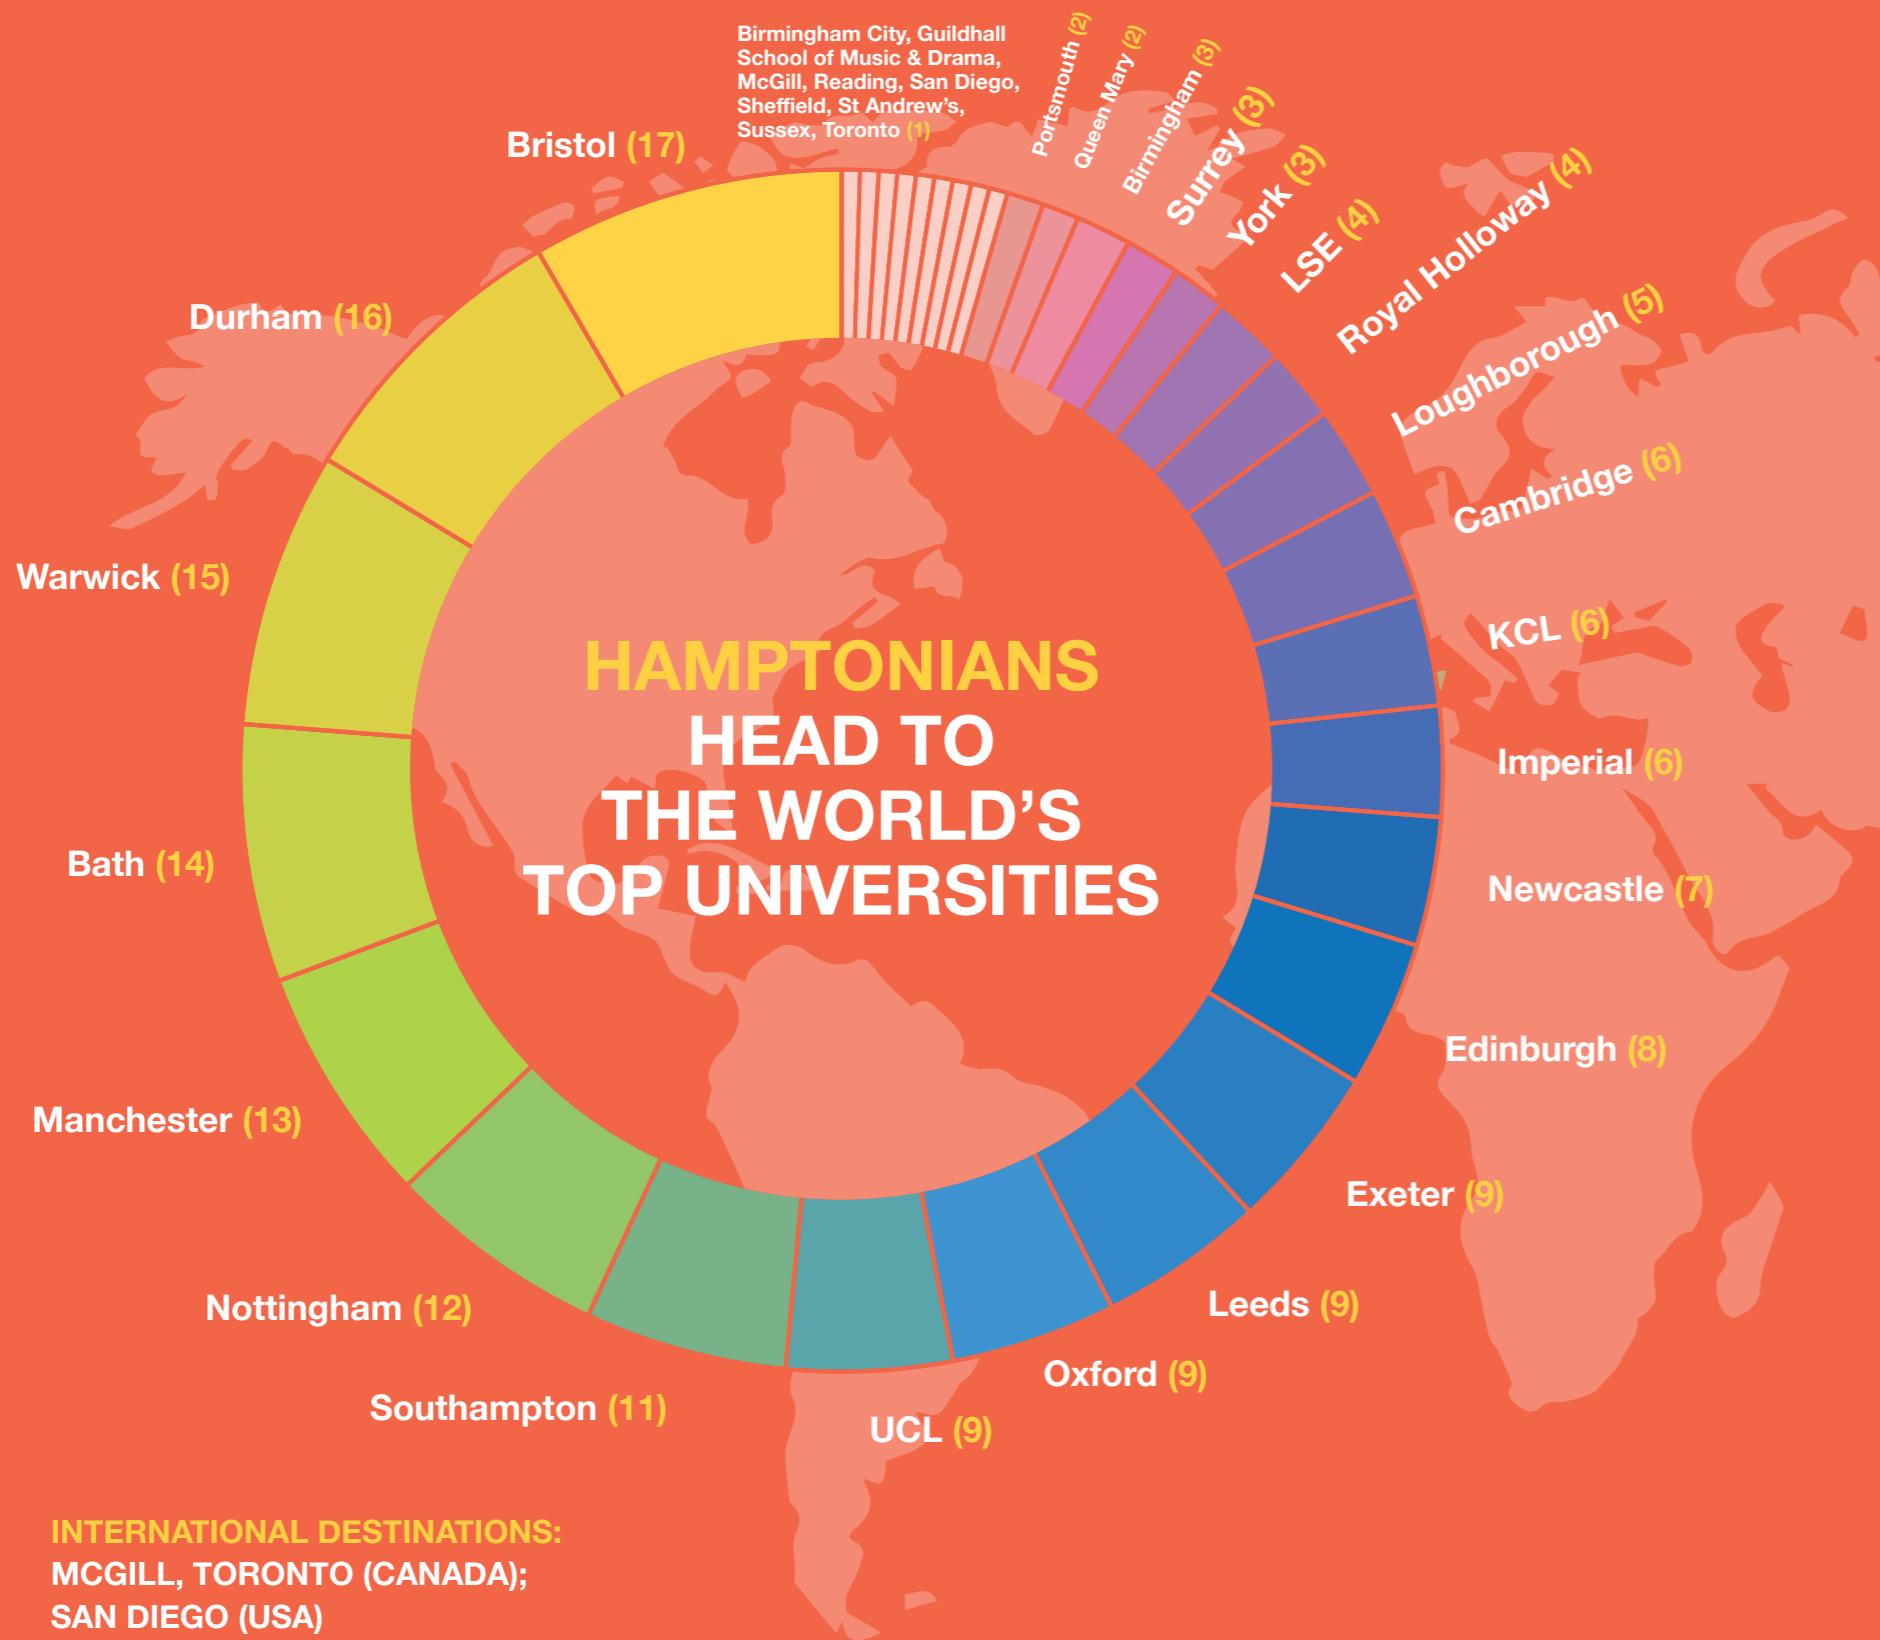

# LEAVERS' DESTINATIONS 2022

## KEY STATISTICS

**84%**

OF HAMPTONIANS GO TO THEIR FIRST-CHOICE UNIVERSITY

**30 LEAVERS**

TAKE UP PLACES AT GLOBAL TOP-10 UNIVERSITIES

**90%**

OF HAMPTONIANS GAIN PLACES AT RUSSELL GROUP UNIVERSITIES