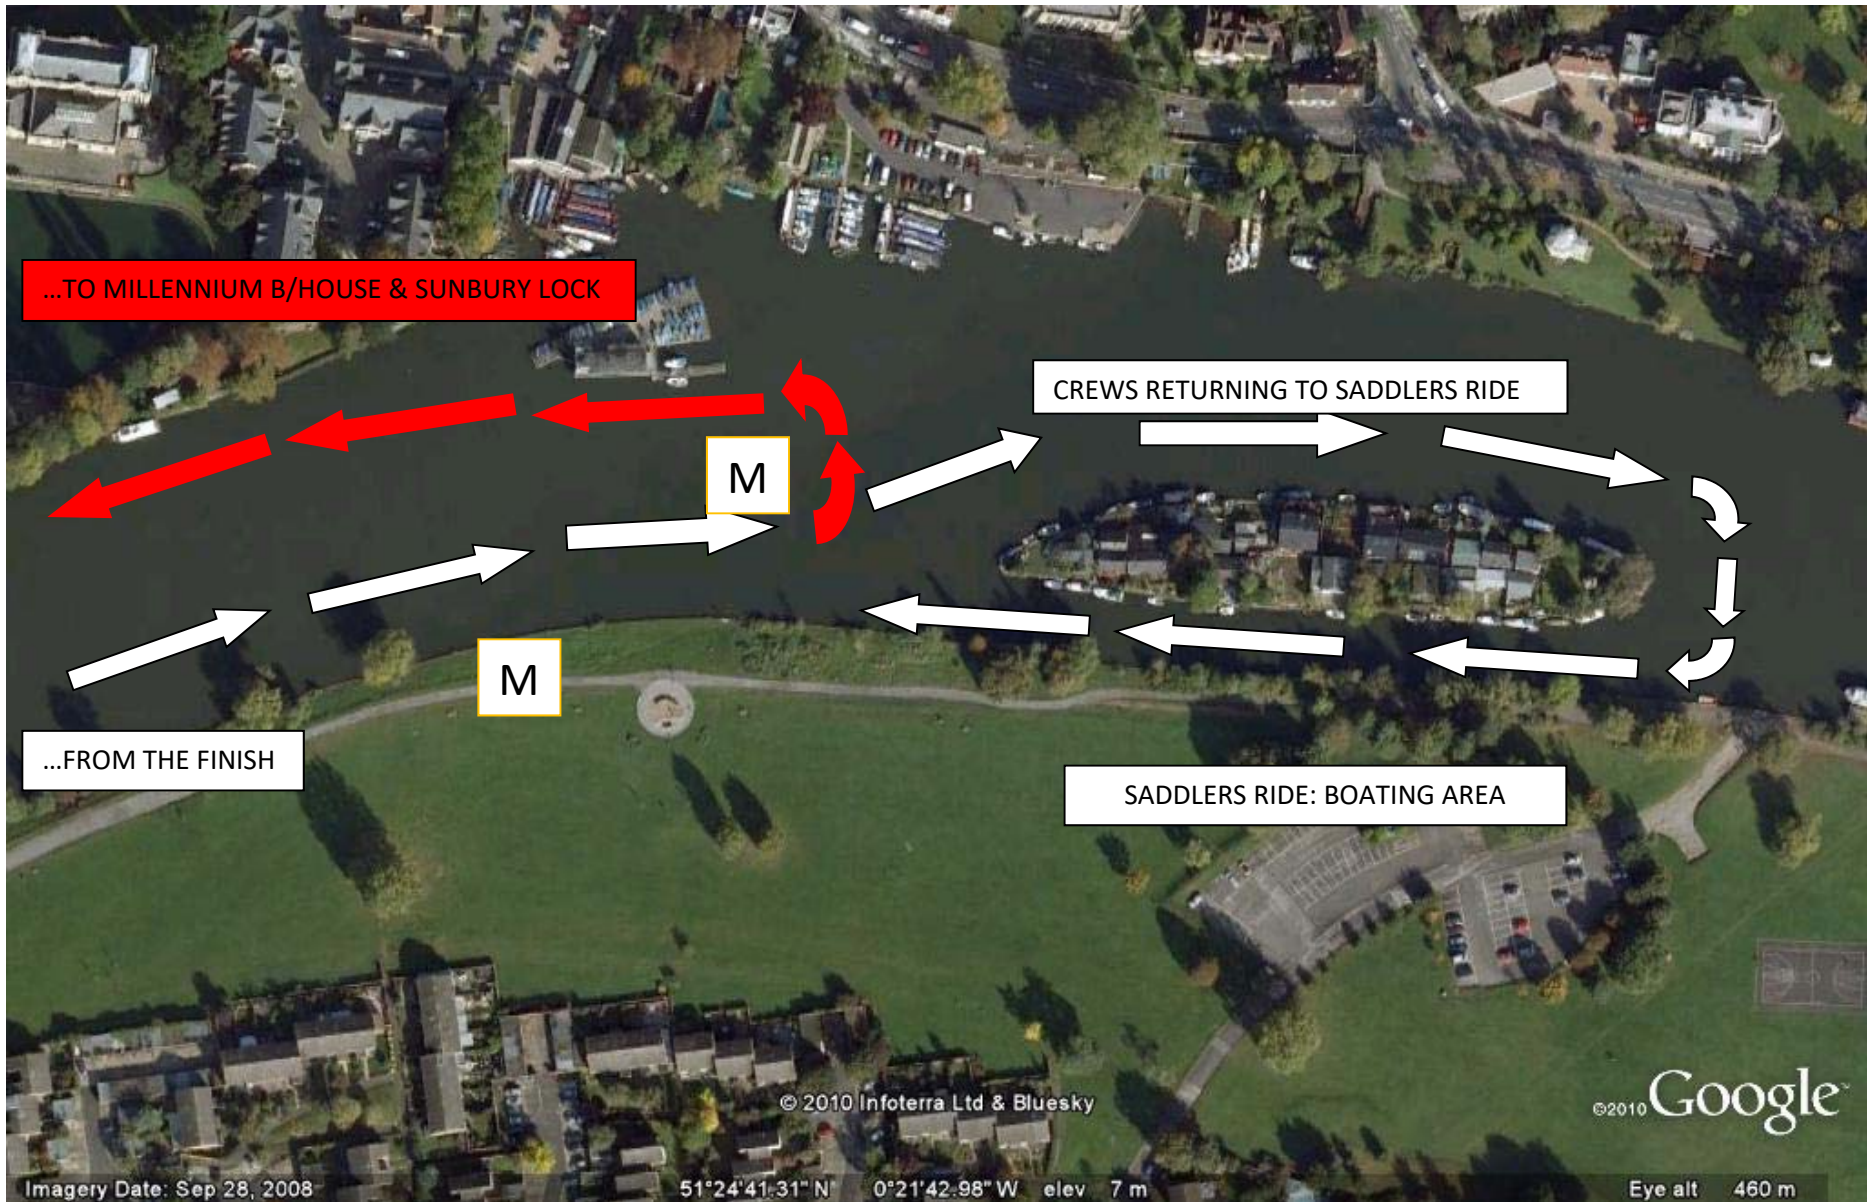

# FINISH AREA CIRCULATION PATTERN

...TO MILLENNIUM B/HOUSE & SUNBURY LOCK

CREWS RETURNING TO SADDLERS RIDE

...FROM THE FINISH

SADDLERS RIDE: BOATING AREA

**M** Marshal