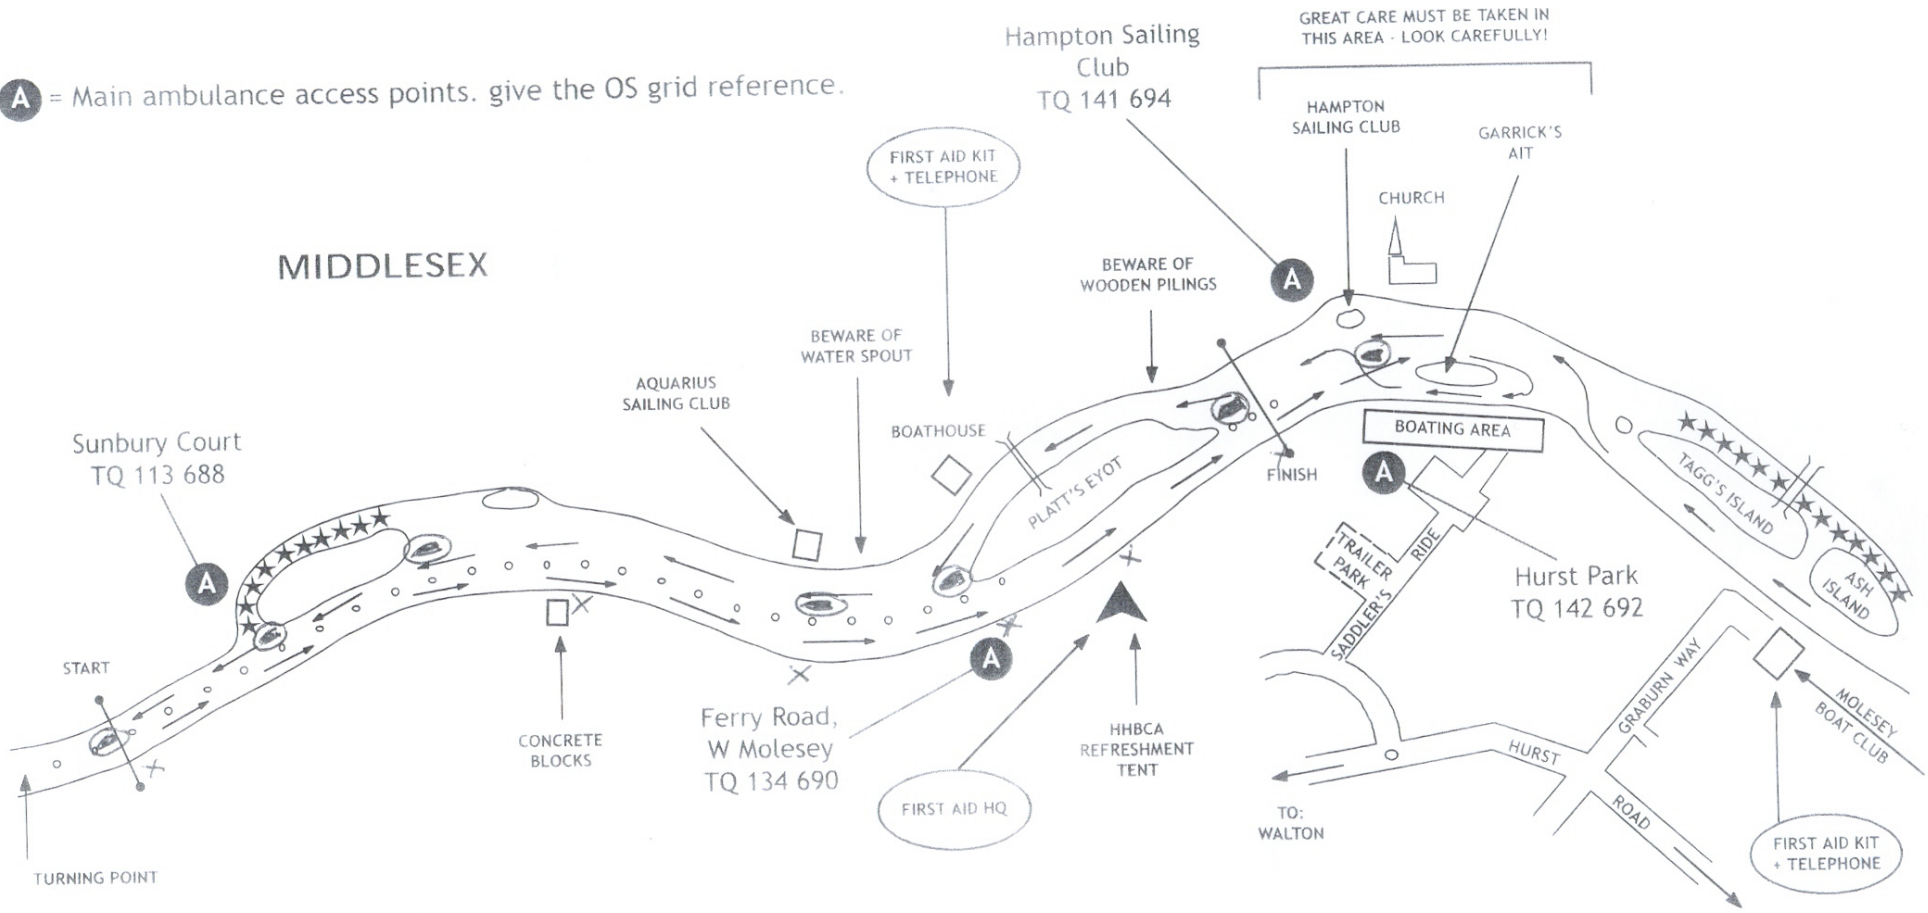

HAMPTON SMALL BOATS HEAD
SATURDAY 25 November 2017
START: 10.00 and 1400

A = Main ambulance access points. give the OS grid reference.

MIDDLESEX

SURREY

o o o BOUYS

★★★ NO ACCESS ALLOWED

Safety launches

x Bank umpires

GREAT CARE MUST BE TAKEN IN THIS AREA - LOOK CAREFULLY!

Hampton Sailing Club
TQ 141 694

Sunbury Court
TQ 113 688

Hurst Park
TQ 142 692

Ferry Road,
W Molesey
TQ 134 690

TO:
WALTON

TO:
EAST MOLESEY
HAMPTON COURT BRIDGE